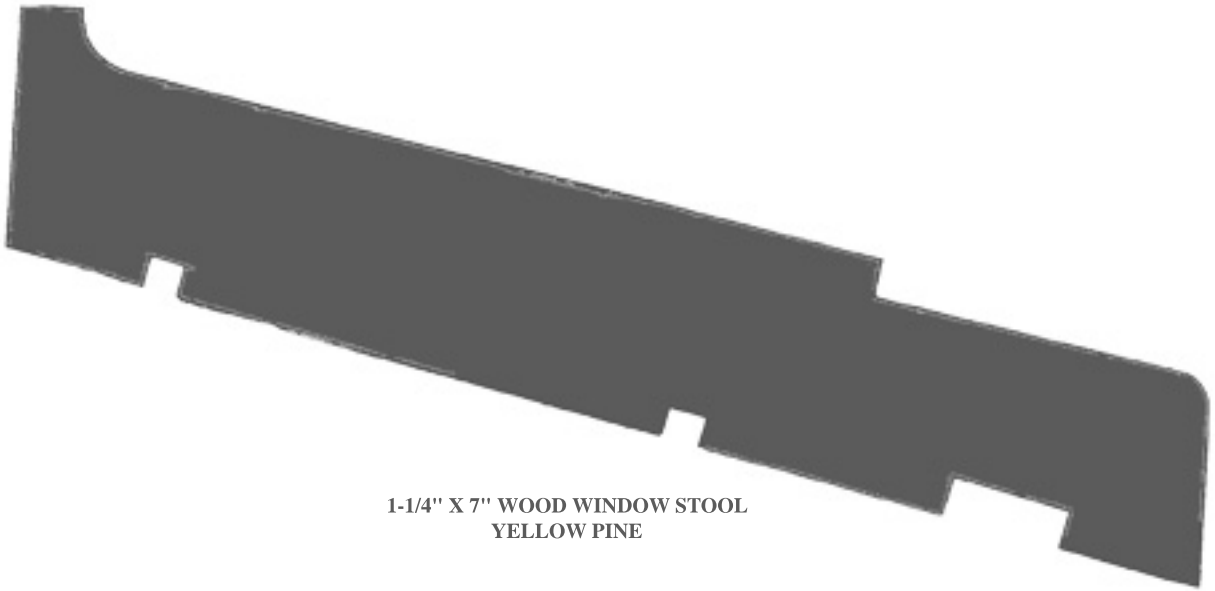

# GATES STOCK EXTERIOR MOULDING

1-1/4" X 7" WOOD WINDOW STOOL  
YELLOW PINE

1-3/8" X 1-5/8" SILL HORN  
SPANISH CEDAR

1-3/8" X 2" SILL  
SPANISH CEDAR

11/16" X 1-5/8" DRIP CAP  
CLEAR FIR

1-1/4" X 2" ROW BRICK MOULD  
FINGERJOINT PINE

1-1/16" X 1-1/8" BEADED BRICK MUOLD  
SPANISH CEDAR

1-1/16" X 2" KOLBE BRICK MOULD  
FINGERJOINT PINE